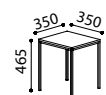

cadeira - banco **ESSÊNCIA**