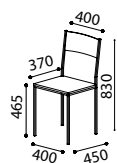

CADEIRA - cores disponíveis: laranja, verde, preto, vermelho, branco e faia.

BANCO - com ou sem assento estofado. Consulte coleção de tecidos Lourini.

Banco cores disponíveis: laranja, verde, preto, vermelho, branco e faia.

CHAIR - available colors: orange, green, black, red, white and beech wood.

STOOL - with or without upholstered seat. Consult Lourini fabrics collection.

Stool available colors: orange, green, black, red, white and beech wood.

CHAISE - couleurs disponibles: orange, vert, noir, rouge, blanc et bois de hêtre.

TABOURET - avec ou sans assise tapissé. Consulter la collection de tissus Lourini.

Tabouret couleurs disponibles: orange, vert, noir, rouge, blanc et bois de hêtre.