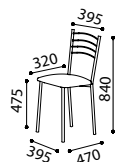

*Structure aluminum color. Upholstered seat.
Consult Lourini fabrics collection.*

*Structure couleur aluminium. Assise tapissé.
Consulter la collection de tissus Lourini.*

ZEN

cadeira **ZEN - KITCHEN**

KITCHEN